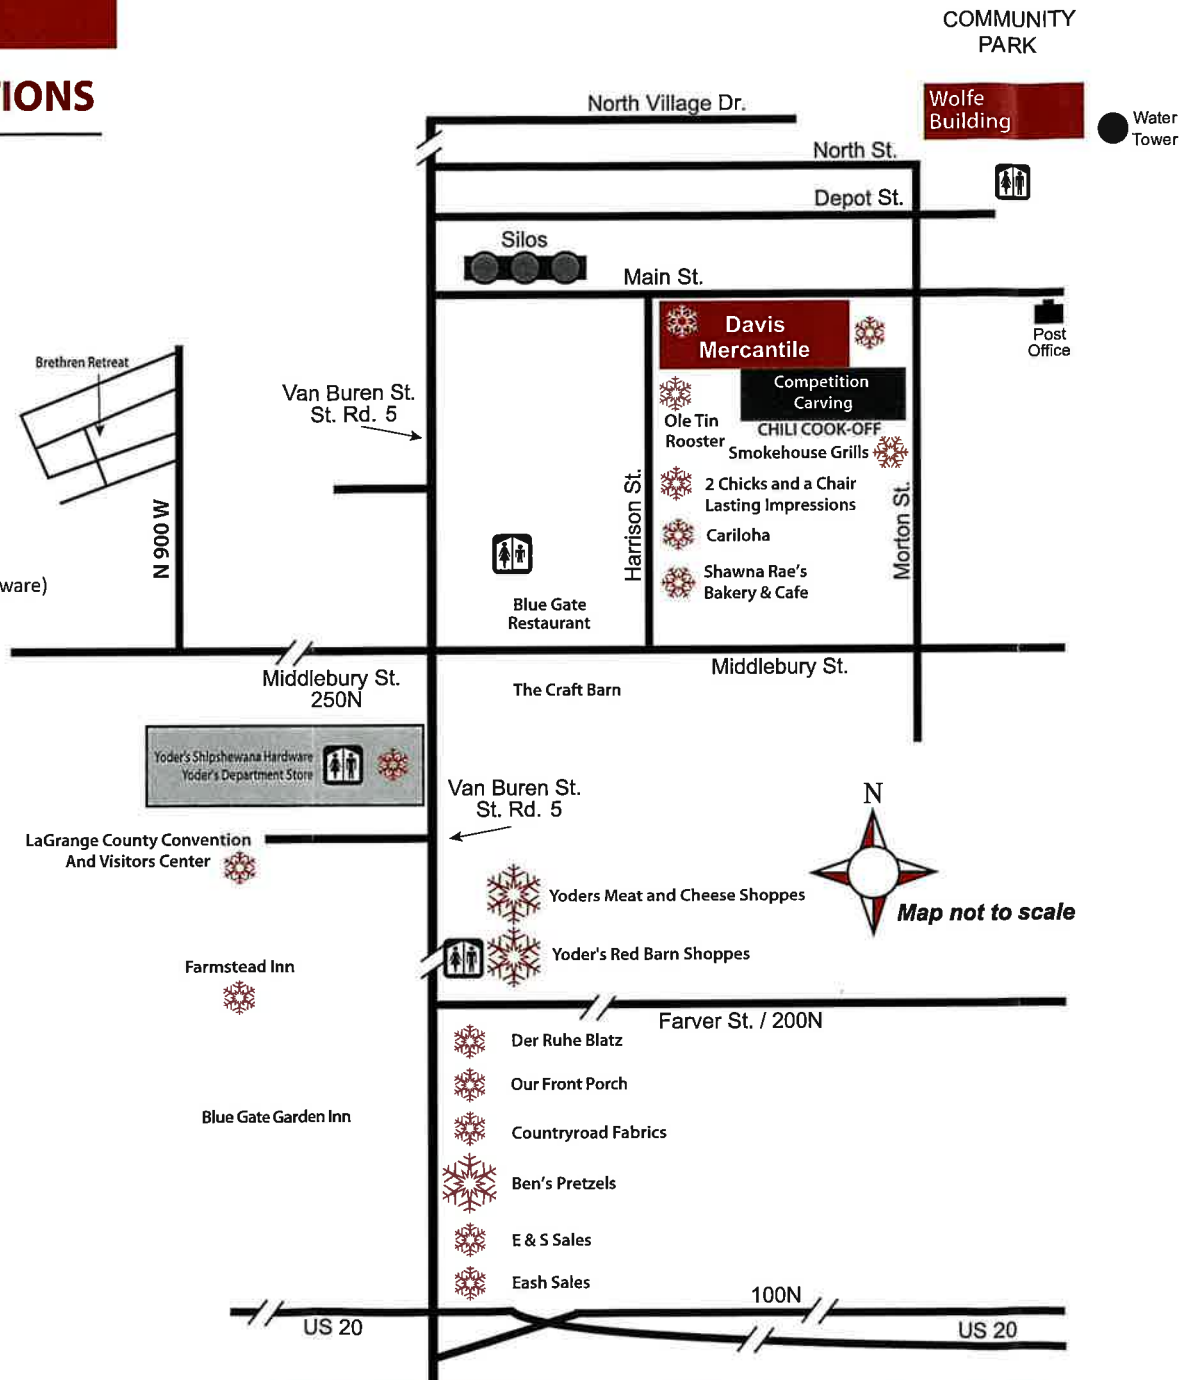

## Davis Mercantile

- **Davis Mercantile Carousel:** One free carousel ride
- **Head Over Heels:** 10% off regularly priced items
- **Back Home Again:** 10% of regularly priced items
- **Lang Store:** 25% off Lang Calendars
- **Lolly's Fabrics:** 20% off one regularly price item
- **Options:** 10% off regularly priced items
- **Aunt Millie's Candy and Nut Shop:** free chocolate samples
- **Seasons:** For every \$25 spent, receive a free carousel token
- **Red Wagon:** BOGO free books
- **Shipshe Casual:** 10% off regularly priced items
- **Simple Sounds:** for every \$20 spent on CD's, receive a free CD at front counter
- **Millie's Market Café:** Bring receipt from all 3rd floor Davis Mercantile shops for a free coffee
- **Sarah Davis:** 30% off apparel
- **JoJo's Pretzels:** free dip with the purchase of a pretzel. Limit one per pin, per day.
- **Kitchen Cupboard:** \$1 small hot coffee
- **Village Boutique:** BOGO free Magnolia Home

## South of Town/State Road 5

- **E&S Sales:** 1 lb Dutch Country noodles, \$2 off. Limit 1 per pin, per day
- **Shipshe General Store:** 10% off all regularly priced items
- **Glow Bookstore:** 20% off one regularly priced item
- **Our Front Porch:** 10% off all regularly priced items
- **Countryroad Fabrics:** 10% off shoes & boots
- **Eash Sales:** 25% off all Christmas decor
- **LaGrange County Convention and Visitors Bureau:** Choice of free sticker or magnet

# ICE CARVING LOCATIONS

## Business Plus Ice

- Cariloha
- Ole Tin Rooster
- Farmstead Inn
- LaGrange County Convention and Visitors Bureau
- Our Front Porch
- Der Ruhe Blatz
- Smokehouse Grills
- 2 Chicks & a Chair
- Lasting Impressions
- Shawna Rae's Bakery & Cafe
- Head Over Heels, DM
- Simple Sounds, DM
- Coca-Cola, DM
- Lolly's Fabrics, DM
- Red Wagon, DM
- Kitchen Cupboard, DM
- Brethren Retreat, DM